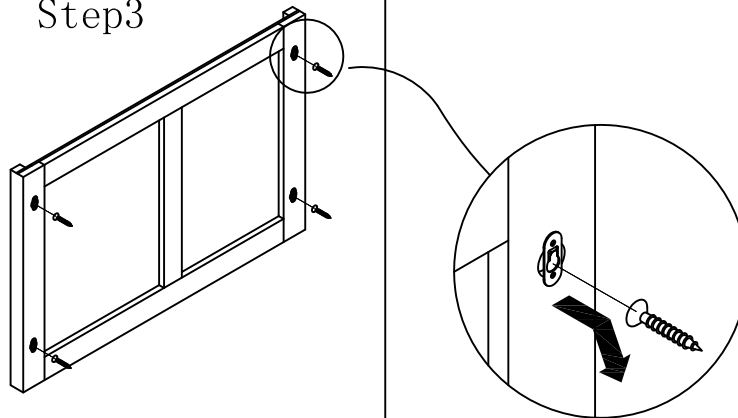

## Hardware

No.	Draw	Qty
A		4 PCS
B		4 PCS

Step1

Step2

Step3

Finished

Description:

Mirror

Size:

1200x43x650mm

Tools: