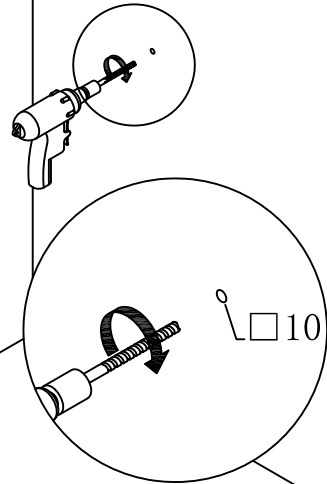

## Hardware

No.	Draw	Qty
A		2 PCS
B		2 PCS
C		2 PCS

Step1

Step2

Step3

Step4

Finished

Description:  
Main Cabinet  
Size:  
1200x460x850mm

Size:

1200x43x650mm

Tools: